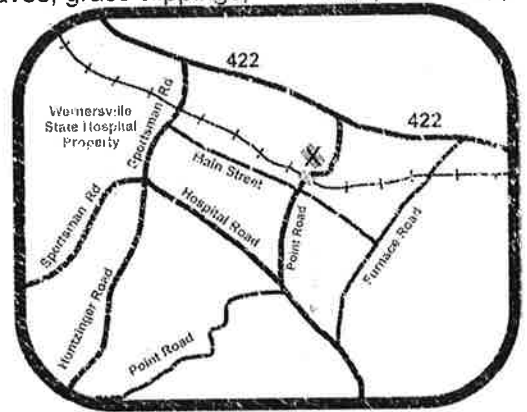

Mon to Sat 8:00 a.m. to 5:00 p.m.  
(After daylight savings, open till 8:00)  
Sunday 1:00 p.m. to 5:00 p.m.

Leaves, grass clippings, tree limbs, shrub clippings

Organic Waste Site - Point Road